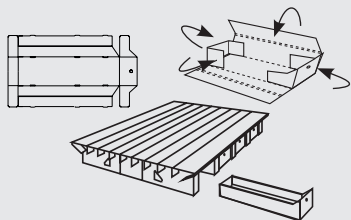

Art. Nr. 2010

STANGE

Alles aus Pappe

1

2

3

4

Parts:

A 10 x bed support (end)

B 5 x bed support (centre)

C 9 bed slats

D 2 bed slats (side)

We also have matching drawers:

Watch the video: